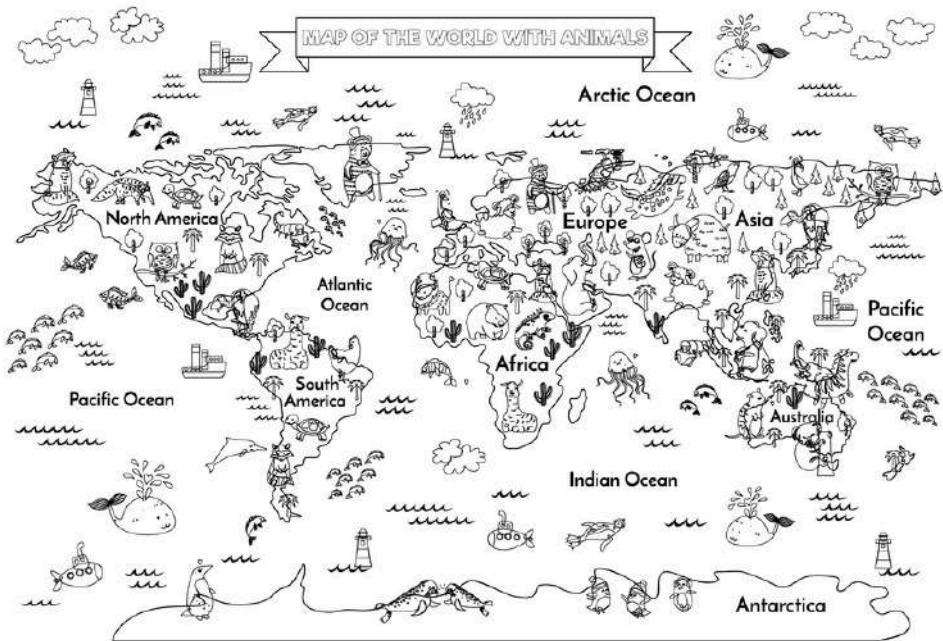

PAINTING ACTIVITIES

Introducing the Post-it Painting Activities for Kids! It's easy to write on and erase, perfect for Kids. Hang it statically on walls, doors, tables, and more to turn any flat surface into an organized space instantly!

Dimensions: 56 cm x 85 cm
80 cm x 120 cm

PAINTING ACTIVITIES – ANIMAL PAINTING ACTIVITY

Dimensions: 56 cm x 205 cm

Dimensions: 56 cm x 85 cm

Dimensions: 56 cm x 80 cm
85 cm x 120 cm

PAINTING ACTIVITIES - THEMED WORLD MAP PAINTING