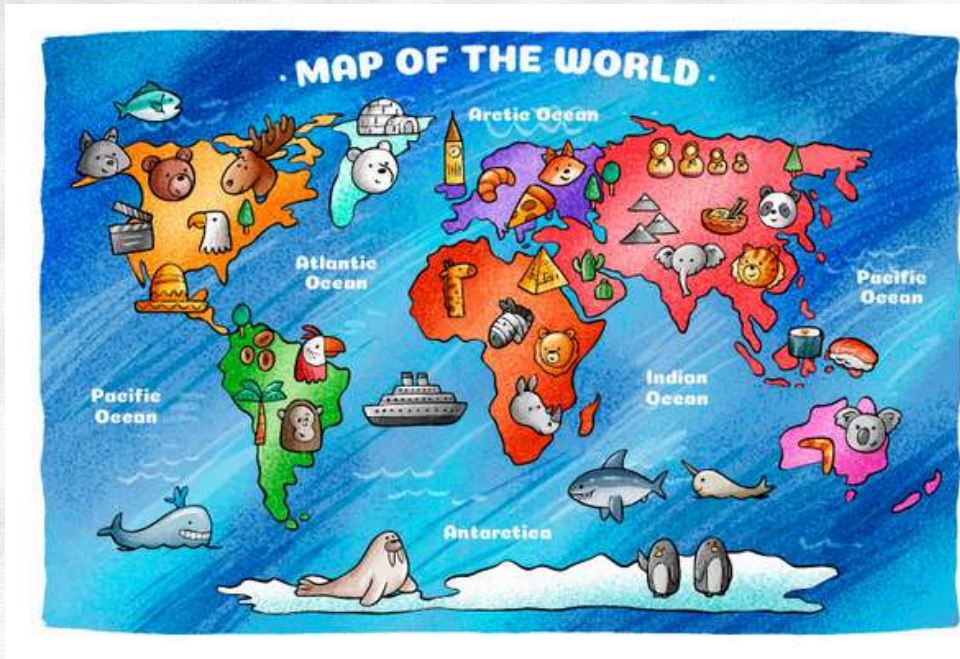

COLORED WORLD MAP WITH FLAGS

Dimensions: 56 cm x 98 cm
70 cm x 117 cm

PASTEL COLORED WORLD MAP

Dimensions: 50 cm x 88 cm
60 cm x 105 cm

RETRO LOOK VINTAGE WORLD MAP

Dimensions: 56 cm x 65 cm

RETRO LOOKING WORLD MAP

Dimensions: 40 cm x 60 cm
56 cm x 84 cm
80 cm x 120 cm

UNCOLORED WORLD MAP

Dimensions: 56 cm x 110 cm

WORLD MAP WITH BLACK IMAGE

Dimensions: 40 cm x 60 cm
56 cm x 84 cm
80 cm x 120 cm

CHILDREN MAPS

Introducing the Static Magic Maps for Children! Stick it on walls, doors, tables, and more to turn any flat surface into an organized space instantly!

COLORED WORLD TRAVEL MAP

**Dimensions: 40 cm x 62 cm
56 cm x 88 cm
80 cm x 126 cm**

COLORFUL WORLD MAP FOR KIDS

Dimensions: 40 cm x 60 cm
56 cm x 84 cm
80 cm x 120 cm

ANIMAL THEMED WORLD MAP FOR KIDS

Dimensions: 65 cm x 90 cm