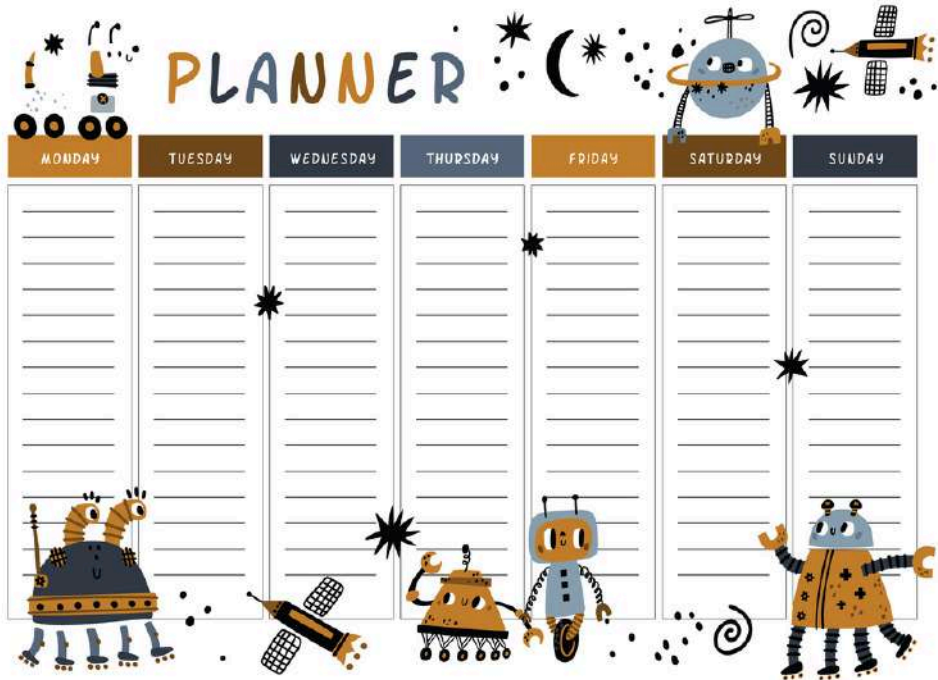

Dimensions: 40 cm x 60 cm
56 cm x 82 cm
80 cm x 117 cm